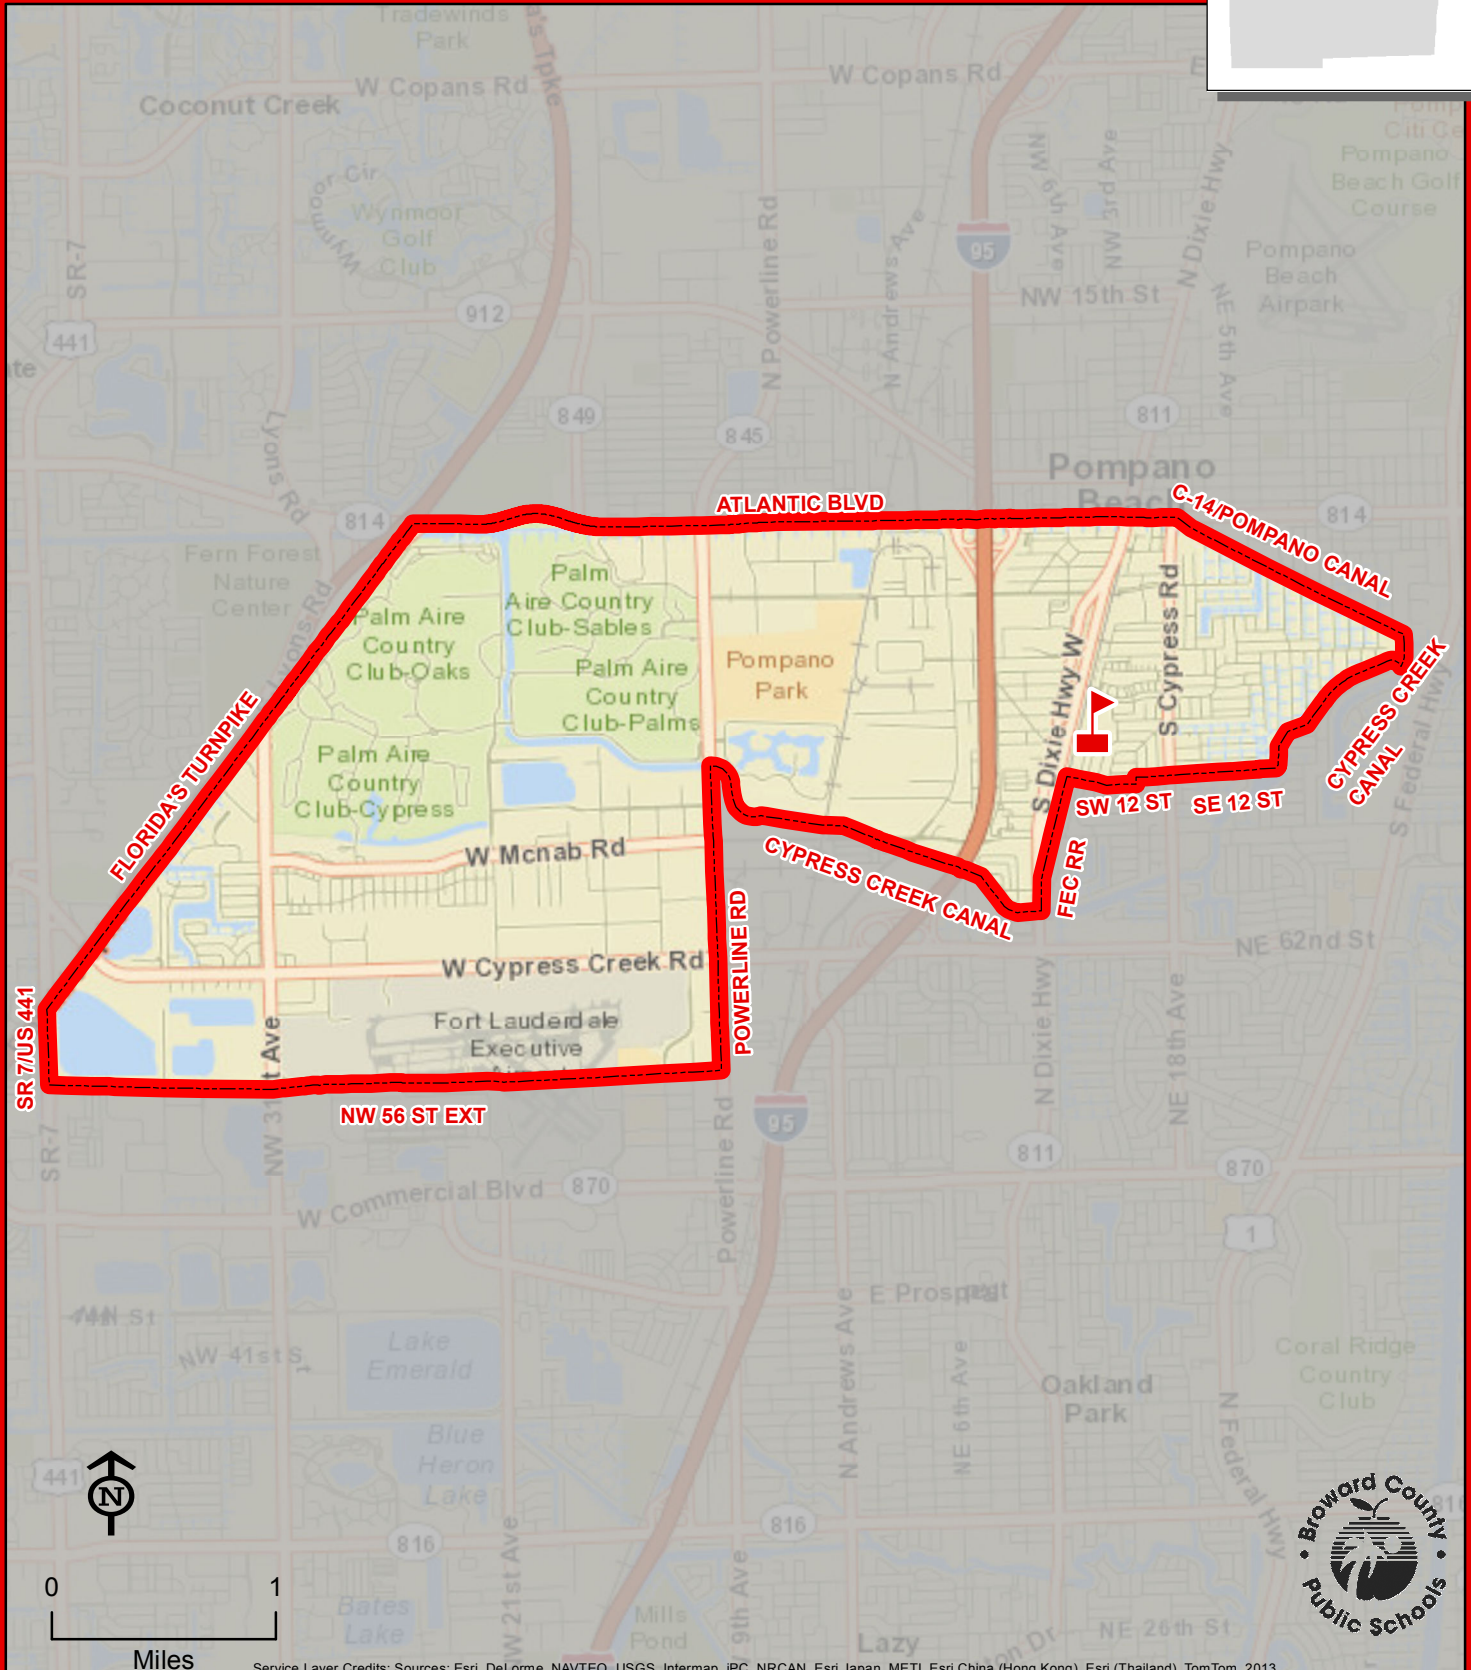

CYPRESS ELEMENTARY SCHOOL

851 SW 3 AVENUE
POMPANO BEACH, FLORIDA 33060
754-322-6050

CYPRESS

THIS MAP IS FOR CONCEPTUAL PURPOSES ONLY AND SHOULD NOT BE USED FOR LEGAL BOUNDARY DETERMINATIONS